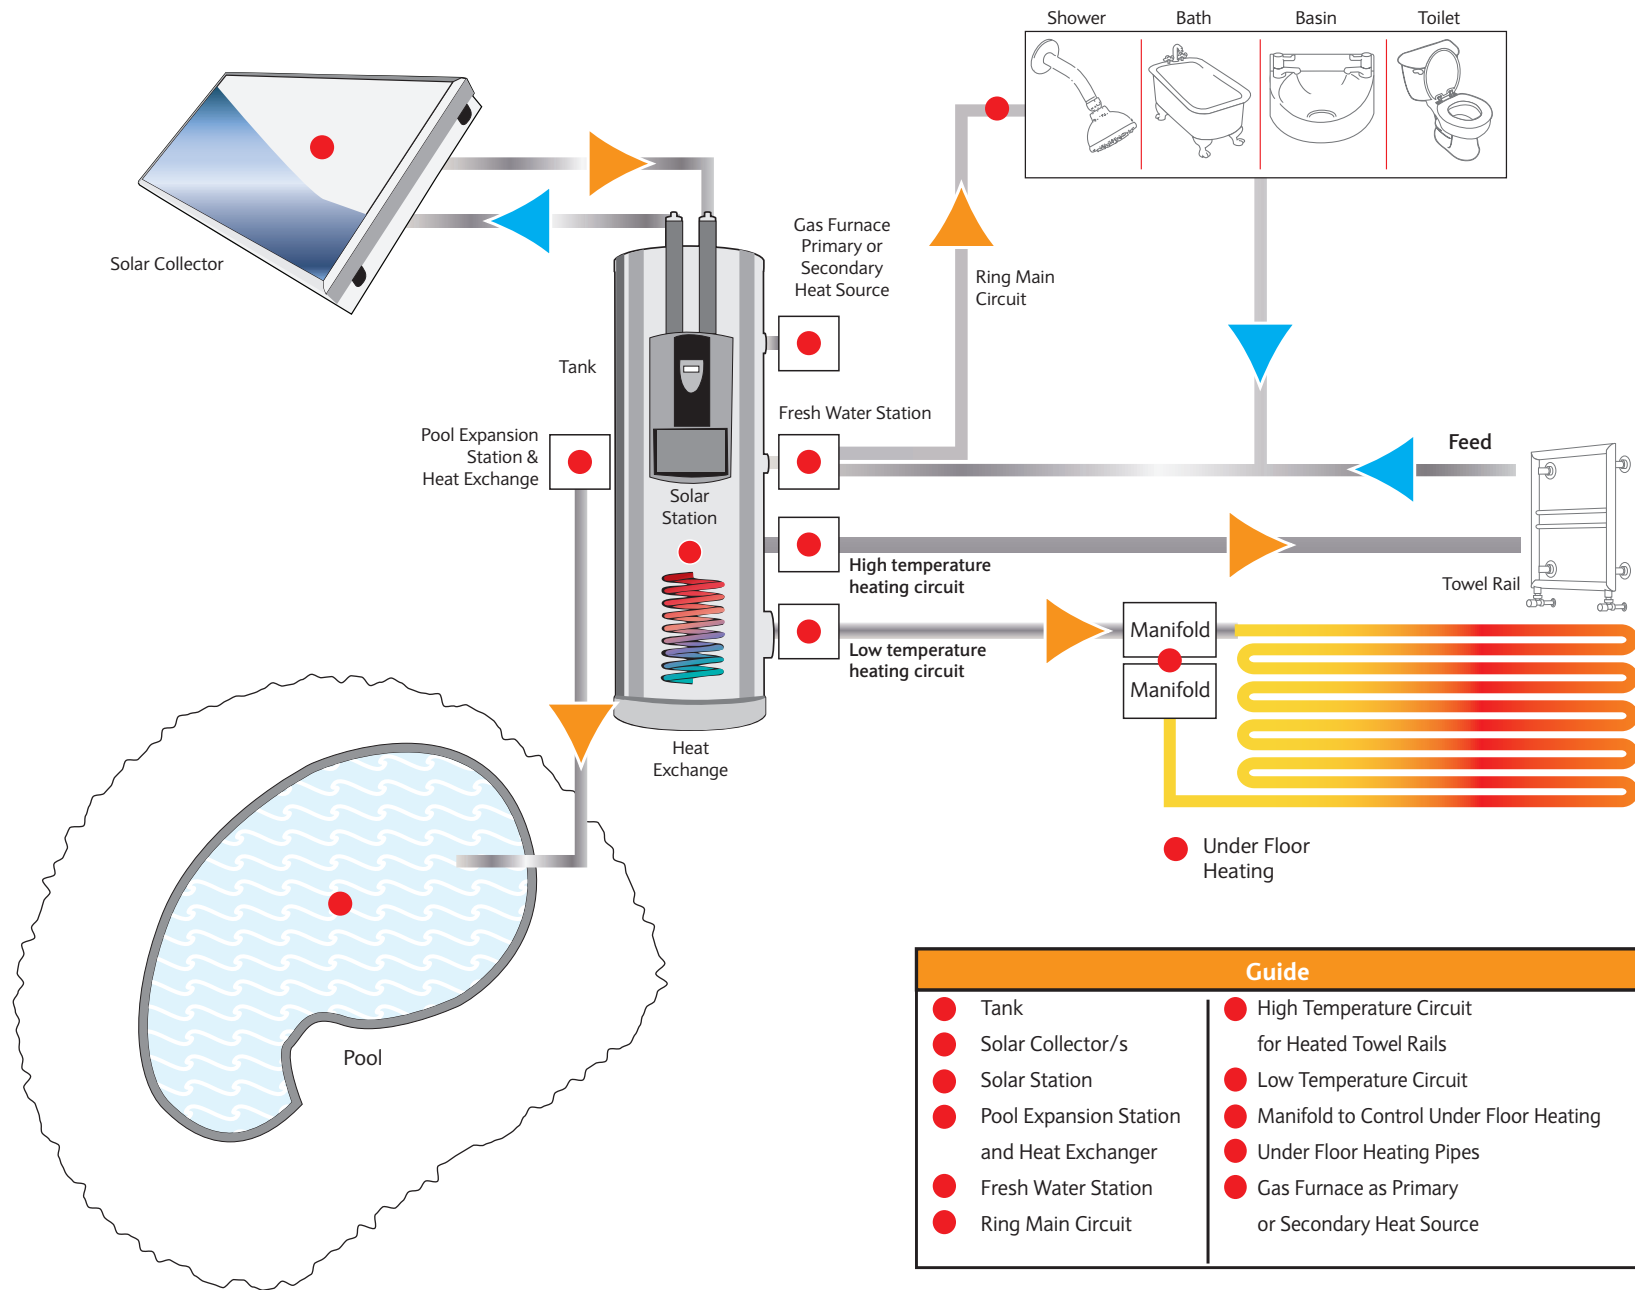

# Creativ Handz Centralised Solar Water Heating System

Guide	
● Tank	● High Temperature Circuit for Heated Towel Rails
● Solar Collector/s	● Low Temperature Circuit
● Solar Station	● Manifold to Control Under Floor Heating
● Pool Expansion Station and Heat Exchanger	● Under Floor Heating Pipes
● Fresh Water Station	● Gas Furnace as Primary or Secondary Heat Source
● Ring Main Circuit	